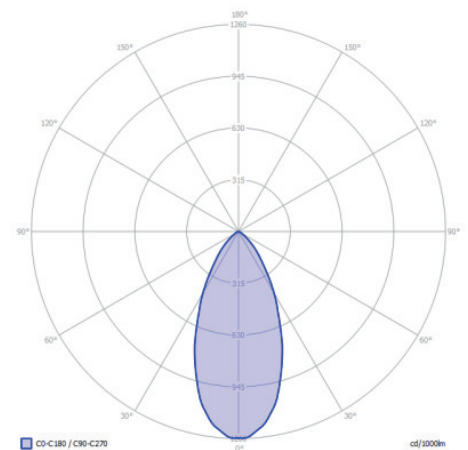

SCOPE CEILING

GENERAL

SCOPE CEILING
 Article number: 10400510
 Category: spot
 Light source: LED
 Color changing: no
 Warranty: 5 years

DIMENSIONS

Length: -
 Width: -
 Height: 87 mm / 2.99" (inclusief KILLFLASH 2)
 Diameter: 66 mm / 2.60"
 Total height: -
 Recess depth: -

Color temperature: 3100 K
 CRI (RA): 91
 Luminous intensity: 904.00 Cd
 Light beam 0-180: 48°
 Light beam 90-270: -
 Net luminous flux: 271 lumen
 Luminous efficiency: 90 lumenwatt

MATERIAL

Ring Plate: aluminum
 Lens: glass
 Exterior: aluminum
 Easy Lock included: yes
 Installation hardware included: yes

AVAILABLE PRODUCT COLORS

-

AVAILABLE ACCESSORIES

SHIELD 2, KILLFLASH 2

PROTECTION RATING

IP : 67

Distance		Light circle 0-180°		Light circle 90-270°		Illuminance
[m]	[ft]	[m]	[ft]	[m]	[ft]	[lux]
2.50	8.20	2.23	7.30	2.23	7.30	43.36
3.00	9.84	2.67	8.76	2.67	8.76	30.11
3.50	11.48	3.12	10.23	3.12	10.23	22.12
4.00	13.12	3.56	11.69	3.56	11.69	16.94
4.50	14.76	4.01	13.15	4.01	13.15	13.38
5.00	16.40	4.45	14.61	4.45	14.61	10.84
1.00	3.28	0.89	2.92	0.89	2.92	271.00