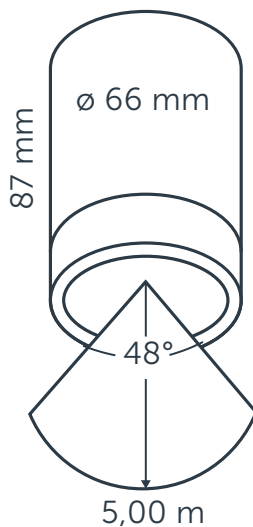

SCOPE CEILING

GENERAL

SCOPE CEILING
 Article number: 10400510
 Category: spot
 Light source: LED
 Color changing: no
 Warranty: 5 years

DIMENSIONS

Length: -
 Width: -
 Height: 87 mm / 2.99" (inclusief KILLFLASH 2)
 Diameter: 66 mm / 2.60"
 Total height: -
 Recess depth: -

ELECTRONICS

Voltage: 12V AC
 Output: 3.00 Watt
 VA: 4.70
 Power factor: 0.58
 Light source: 1x high power 3W
 Lifetime: 25000 hours
 Energy label: A++
 Dimmable: no
 Length of cable lead: 24" / 600 mm

LIGHT SPECIFICATIONS

Color temperature: 3100 K
 CRI (RA): 91
 Luminous intensity: 904.00 Cd
 Light beam 0-180: 48°
 Light beam 90-270: -
 Net luminous flux: 271 lumen
 Luminous efficiency: 90 lumenwatt

MATERIAL

Ring Plate: aluminum
 Lens: glass
 Exterior: aluminum
 Easy Lock included: yes
 Installation hardware included: yes

AVAILABLE PRODUCT COLORS

-

AVAILABLE ACCESSORIES

SHIELD 2, KILLFLASH 2

PROTECTION RATING

IP : 67

Distance		Light circle 0-180°		Light circle 90-270°		Illuminance
[m]	[ft]	[m]	[ft]	[m]	[ft]	[lux]
2.50	8.20	2.23	7.30	2.23	7.30	43.36
3.00	9.84	2.67	8.76	2.67	8.76	30.11
3.50	11.48	3.12	10.23	3.12	10.23	22.12
4.00	13.12	3.56	11.69	3.56	11.69	16.94
4.50	14.76	4.01	13.15	4.01	13.15	13.38
5.00	16.40	4.45	14.61	4.45	14.61	10.84
1.00	3.28	0.89	2.92	0.89	2.92	271.00