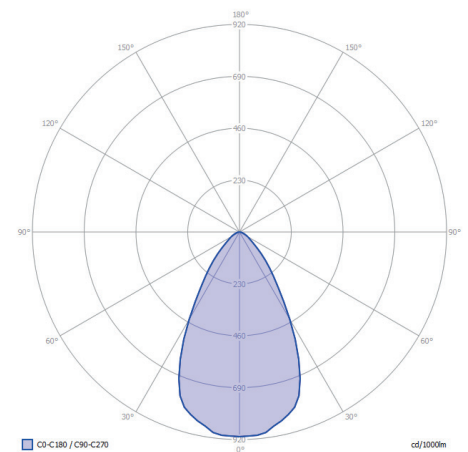

MINI SCOPE CEILING

GENERAL

MINI SCOPE CEILING
 Article number: 10400610
 Category: surface
 Light source: LED
 Color changing: no
 Warranty: 5 years

DIMENSIONS

Length: -
 Width: -
 Height: 67 mm / 2.64"
 Diameter: 47 mm / 1.85"
 Total height: -
 Recess depth: -

Color temperature: 2900 K
 CRI (RA): 93
 Luminous intensity: 132.00 Cd
 Light beam 0-180: 36°
 Light beam 90-270: 36°
 Net luminous flux: 64 lumen
 Luminous efficiency: 64 lumenwatt

MATERIAL

Ring Plate: -
 Lens: polycarbonate
 Exterior: polycarbonate
 Easy Lock included: yes
 Installation hardware included: yes

AVAILABLE PRODUCT COLORS

-

AVAILABLE ACCESSORIES

KILLFLASH (INCLUDED)

PROTECTION RATING

IP : 67

Distance		Light circle 0-180°		Light circle 90-270°		Illuminance
[m]	[ft]	[m]	[ft]	[m]	[ft]	[lux]
1.50	4.92	0.97	3.20	0.97	3.20	58.67
2.00	6.56	1.30	4.26	1.30	4.26	33.00
2.50	8.20	1.62	5.33	1.62	5.33	21.12
3.00	9.84	1.95	6.40	1.95	6.40	14.67
3.50	11.48	2.27	7.46	2.27	7.46	10.78
4.00	13.12	2.60	8.53	2.60	8.53	8.25
0.30	1.00	0.20	0.65	0.20	0.65	1428.32