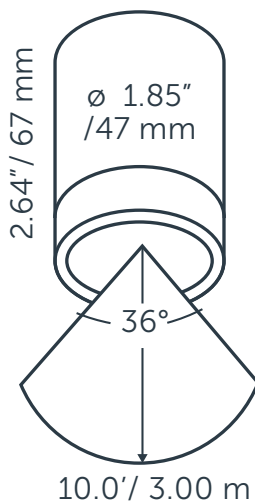

MINI SCOPE CEILING

GENERAL

MINI SCOPE CEILING
 Article number: 10400610
 Category: surface
 Light source: LED
 Color changing: no
 Warranty: 5 years

DIMENSIONS

Length: -
 Width: -
 Height: 67 mm / 2.64"
 Diameter: 47 mm / 1.85"
 Total height: -
 Recess depth: -

ELECTRONICS

Voltage: 12V AC
 Output: 1.00 Watt
 VA: 2.00
 Power factor: 0.50
 Light source: 3x SMD-LED 0.5W
 Lifetime: 25000 hours
 Energy label: A++
 Dimmable: no
 Length of cable lead: 24" / 600 mm

LIGHT SPECIFICATIONS

Color temperature: 2900 K
 CRI (RA): 93
 Luminous intensity: 132.00 Cd
 Light beam 0-180: 36°
 Light beam 90-270: 36°
 Net luminous flux: 64 lumen
 Luminous efficiency: 64 lumenwatt

MATERIAL

Ring Plate: -
 Lens: polycarbonate
 Exterior: polycarbonate
 Easy Lock included: yes
 Installation hardware included: yes

AVAILABLE PRODUCT COLORS

-

AVAILABLE ACCESSORIES

KILLFLASH (INCLUDED)

PROTECTION RATING

IP : 67

Distance		Light circle 0-180°		Light circle 90-270°		Illuminance
[m]	[ft]	[m]	[ft]	[m]	[ft]	[lux]
1.50	4.92	0.97	3.20	0.97	3.20	58.67
2.00	6.56	1.30	4.26	1.30	4.26	33.00
2.50	8.20	1.62	5.33	1.62	5.33	21.12
3.00	9.84	1.95	6.40	1.95	6.40	14.67
3.50	11.48	2.27	7.46	2.27	7.46	10.78
4.00	13.12	2.60	8.53	2.60	8.53	8.25
0.30	1.00	0.20	0.65	0.20	0.65	1428.32