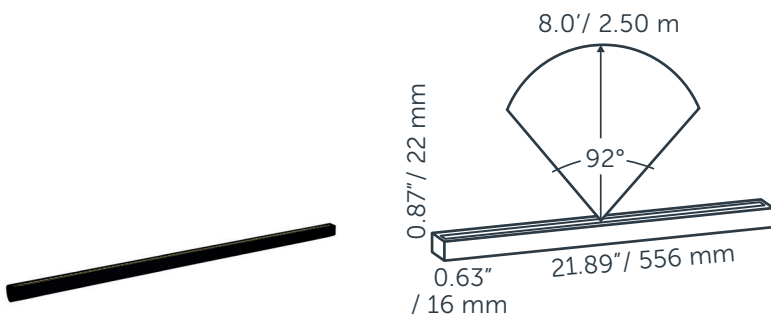

EVO HYDE 550

GENERAL

EVO HYDE 550 DARK
 Article number: 10250150
 Category: surface
 Light source: LED
 Color changing: no
 Warranty: 5 years

DIMENSIONS

Length: 556 mm / 21.89"
 Width: 16 mm / 0.63"
 Height: 22 mm / 0.87"
 Diameter: -
 Total height: -
 Recess depth: -

Color temperature: 2950 K
 CRI (RA): 96
 Luminous intensity: 61.30 Cd
 Light beam 0-180: 62°
 Light beam 90-270: 92°
 Net luminous flux: 91 lumen
 Luminous efficiency: 46 lumenwatt

MATERIAL

Ring Plate: -
 Lens: acrylic (PMMA)
 Exterior: aluminum
 Easy Lock included: yes
 Installation hardware included: yes

AVAILABLE PRODUCT COLORS

■ Dark

AVAILABLE ACCESSORIES

FIX 5

PROTECTION RATING

IP : 53

Distance		Light circle 0-180°		Light circle 90-270°		Illuminance [lux]
[m]	[ft]	[m]	[ft]	[m]	[ft]	
0.75	2.46	0.90	2.96	1.55	5.10	108.98
1.50	4.92	1.80	5.91	3.11	10.19	27.24
2.25	7.38	2.70	8.87	4.66	15.29	12.11
3.00	9.84	3.61	11.83	6.21	20.38	6.81
3.75	12.30	4.51	14.78	7.77	25.48	4.36
4.50	14.76	5.41	17.74	9.32	30.58	3.03
0.30	1.00	0.37	1.20	0.63	2.07	663.31