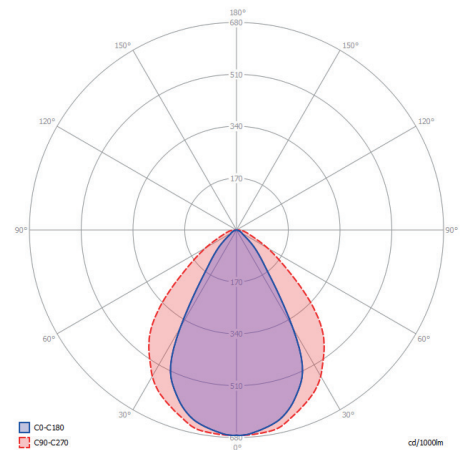

Color temperature: 2950 K
 CRI (RA): 96
 Luminous intensity: 61.30 Cd
 Light beam 0-180: 62°
 Light beam 90-270: 92°
 Net luminous flux: 91 lumen
 Luminous efficiency: 46 lumenwatt

MATERIAL

Ring Plate: -
 Lens: acrylic (PMMA)
 Exterior: aluminum
 Easy Lock included: yes
 Installation hardware included: yes

AVAILABLE PRODUCT COLORS

■ Dark

AVAILABLE ACCESSORIES

FIX 5

PROTECTION RATING

IP : 53

Distance		Light circle 0-180°		Light circle 90-270°		Illuminance [lux]
[m]	[ft]	[m]	[ft]	[m]	[ft]	
0.75	2.46	0.90	2.96	1.55	5.10	108.98
1.50	4.92	1.80	5.91	3.11	10.19	27.24
2.25	7.38	2.70	8.87	4.66	15.29	12.11
3.00	9.84	3.61	11.83	6.21	20.38	6.81
3.75	12.30	4.51	14.78	7.77	25.48	4.36
4.50	14.76	5.41	17.74	9.32	30.58	3.03
0.30	1.00	0.37	1.20	0.63	2.07	663.31