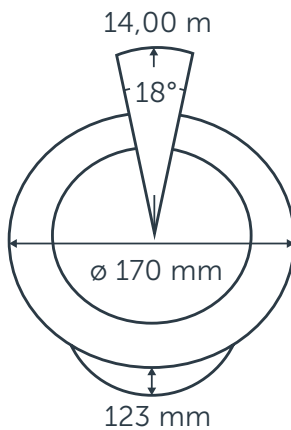

BIG NERO NARROW

GENERAL

BIG NERO NEW
 Article number: 10103460
 Category: integrated
 Light source: LED
 Color changing: no
 Warranty: 5 years

DIMENSIONS

Length: -
 Width: -
 Height: 4.84" / 123 mm
 Diameter: 6.70" / 170 mm
 Total height: 5.51" / 140 mm
 Recess depth: 5.12" / 130 mm

Color temperature: 3100 K
 CRI (RA): 91
 Luminous intensity: 3.036,70 Cd
 Light beam 0-180: 18°
 Light beam 90-270: 18°
 Net luminous flux: 63 lumen
 Luminous efficiency: 65 lumenwatt

MATERIAL

Ring Plate: aluminum
 Lens: glass
 Exterior: aluminum
 Easy Lock included: yes
 Installation hardware included: yes

AVAILABLE PRODUCT COLORS:

■ Dark

AVAILABLE ACCESSORIES

-

PROTECTION RATING

IP : 67

Distance	Light circle 0-180°		Light circle 90-270°		Illuminance [lux]	
	[m]	[ft]	[m]	[ft]		
8	26.25	3.55	11.64	3.55	11.64	47.45
10	32.81	4.43	14.55	4.43	14.55	30.37
12	39.37	5.32	17.46	5.32	17.46	21.09
14	45.93	6.21	20.37	6.21	20.37	15.49
16	52.49	7.09	23.28	7.09	23.28	11.86
18	59.06	7.98	26.18	7.98	26.18	9.37
1	3.28	0.44	1.45	0.44	1.45	3036,70