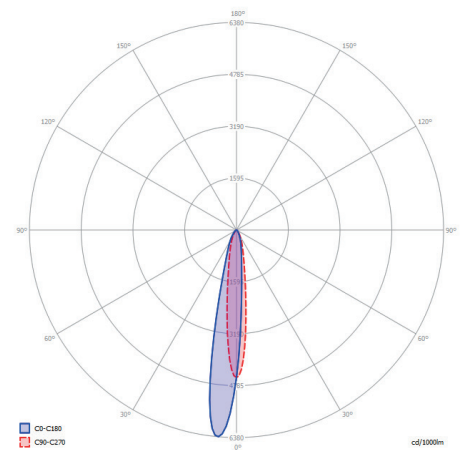

Color temperature: 3100 K
 CRI (RA): 91
 Luminous intensity: 3.036,70 Cd
 Light beam 0-180: 18°
 Light beam 90-270: 18°
 Net luminous flux: 63 lumen
 Luminous efficiency: 65 lumenwatt

MATERIAL

Ring Plate: aluminum
 Lens: glass
 Exterior: aluminum
 Easy Lock included: yes
 Installation hardware included: yes

AVAILABLE PRODUCT COLORS:

■ Dark

AVAILABLE ACCESSORIES

-

PROTECTION RATING

IP : 67

Distance	Light circle 0-180°		Light circle 90-270°		Illuminance [lux]	
	[m]	[ft]	[m]	[ft]		
8	26.25	3.55	11.64	3.55	11.64	47.45
10	32.81	4.43	14.55	4.43	14.55	30.37
12	39.37	5.32	17.46	5.32	17.46	21.09
14	45.93	6.21	20.37	6.21	20.37	15.49
16	52.49	7.09	23.28	7.09	23.28	11.86
18	59.06	7.98	26.18	7.98	26.18	9.37
1	3.28	0.44	1.45	0.44	1.45	3036,70