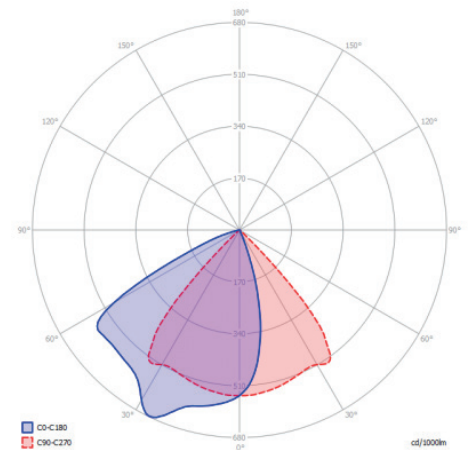

LIGHT SPECIFICATIONS

Color temperature: 3100 K
 CRI (RA): 94
 Luminous intensity: 119.60 Cd
 Light beam 0-180: 79°
 Light beam 90-270: 85°
 Net luminous flux: 220 lumen
 Luminous efficiency: 73 lumenwatt

PROTECTION RATING

IP : 68

Distance		Light circle 0-180°		Light circle 90-270°		Illuminance
[m]	[ft]	[m]	[ft]	[m]	[ft]	[lux]
1.00	3.28	1.65	5.41	1.83	6.01	119.60
2.00	6.56	3.30	10.82	3.67	12.03	29.90
3.00	9.84	4.95	16.23	5.50	18.04	13.29
4.00	13.12	6.59	21.64	7.33	24.05	7.48
5.00	16.40	8.24	27.05	9.16	30.06	4.78
6.00	19.69	9.89	32.45	11.00	36.08	3.32
0.304	1.00	0.50	1.64	0.56	1.83	1294.15