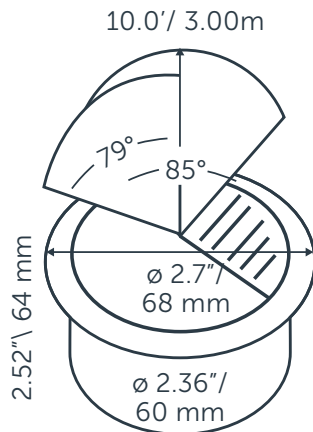

LUNA

GENERAL

LUNA
 Article number: 10104180
 Category: integrated
 Light source: LED
 Color changing: no
 Warranty: 5 years

DIMENSIONS

Length: -
 Width: -
 Height: 64 mm / 2.52"
 Diameter: 60 mm / 2.36"
 Total height: -
 Recess depth: 70 mm / 2.76"

LIGHT SPECIFICATIONS

Color temperature: 3100 K
 CRI (RA): 94
 Luminous intensity: 119.60 Cd
 Light beam 0-180: 79°
 Light beam 90-270: 85°
 Net luminous flux: 220 lumen
 Luminous efficiency: 73 lumenwatt

MATERIAL

Ring Plate: -
 Lens: polycarbonate
 Exterior: polycarbonate
 Easy Lock included: yes
 Installation hardware included: yes

AVAILABLE ACCESSORIES

RING 68 Black: 10702380
 RING 68 Pearl Grey: 10702382
 RING 68 Stainless Steel: 10702381

PROTECTION RATING

IP : 68

Distance		Light circle 0-180°		Light circle 90-270°		Illuminance
[m]	[ft]	[m]	[ft]	[m]	[ft]	[lux]
1.00	3.28	1.65	5.41	1.83	6.01	119.60
2.00	6.56	3.30	10.82	3.67	12.03	29.90
3.00	9.84	4.95	16.23	5.50	18.04	13.29
4.00	13.12	6.59	21.64	7.33	24.05	7.48
5.00	16.40	8.24	27.05	9.16	30.06	4.78
6.00	19.69	9.89	32.45	11.00	36.08	3.32
0.304	1.00	0.50	1.64	0.56	1.83	1294.15