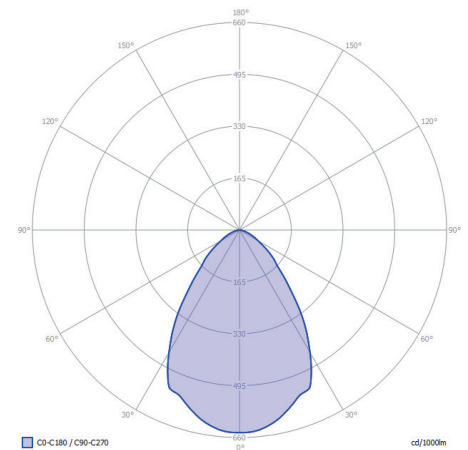

## DIMENSIONS

Length: -  
 Width: -  
 Height: 40 mm / 1.57"  
 Diameter: 60 mm / 2.36"  
 Total height: -  
 Recess depth: 55 mm / 2.17"

## LIGHT SPECIFICATIONS

Color temperature: 3000 K  
 CRI (RA): 95  
 Luminous intensity: 11.20 Cd  
 Light beam 0-180: 74°  
 Light beam 90-270: 74°  
 Net luminous flux: 17 lumen  
 Luminous efficiency: 21 lumenwatt

## PROTECTION RATING

IP : 67

Distance		Light circle 0-180°		Light circle 90-270°		Illuminance [lux]
[m]	[ft]	[m]	[ft]	[m]	[ft]	
0.25	0.82	0.38	1.24	0.38	1.24	179.20
0.50	1.64	0.75	2.47	0.75	2.47	44.80
0.75	2.46	1.13	3.71	1.13	3.71	19.91
1.00	3.28	1.51	4.94	1.51	4.94	11.20
1.25	4.10	1.88	6.18	1.88	6.18	7.17
1.50	4.92	2.26	7.42	2.26	7.42	4.98
0.30	1.00	0.46	1.50	0.46	1.50	121.19