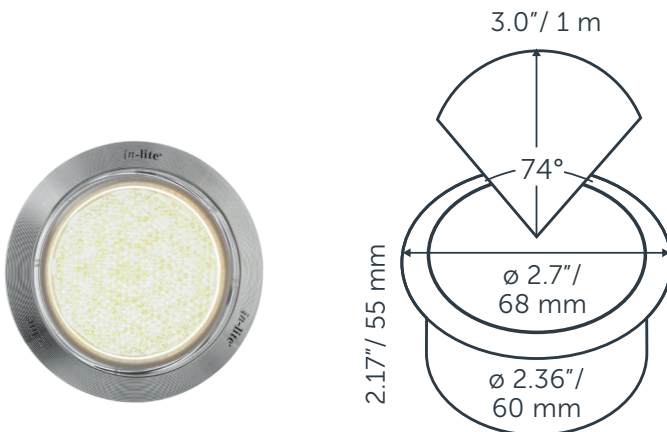

## DIMENSIONS

Length: -  
 Width: -  
 Height: 40 mm / 1.57"  
 Diameter: 60 mm / 2.36"  
 Total height: -  
 Recess depth: 55 mm / 2.17"

## LIGHT SPECIFICATIONS

Color temperature: 3000 K  
 CRI (RA): 95  
 Luminous intensity: 11.20 Cd  
 Light beam 0-180: 74°  
 Light beam 90-270: 74°  
 Net luminous flux: 17 lumen  
 Luminous efficiency: 21 lumenwatt

## MATERIAL

Ring Plate: Stainless Steel  
 Lens: polycarbonate  
 Exterior: polycarbonate  
 Easy Lock included: yes  
 Installation hardware included: yes

## PROTECTION RATING

IP : 67

Distance		Light circle 0-180°		Light circle 90-270°		Illuminance [lux]
[m]	[ft]	[m]	[ft]	[m]	[ft]	
0.25	0.82	0.38	1.24	0.38	1.24	179.20
0.50	1.64	0.75	2.47	0.75	2.47	44.80
0.75	2.46	1.13	3.71	1.13	3.71	19.91
1.00	3.28	1.51	4.94	1.51	4.94	11.20
1.25	4.10	1.88	6.18	1.88	6.18	7.17
1.50	4.92	2.26	7.42	2.26	7.42	4.98
0.30	1.00	0.46	1.50	0.46	1.50	121.19