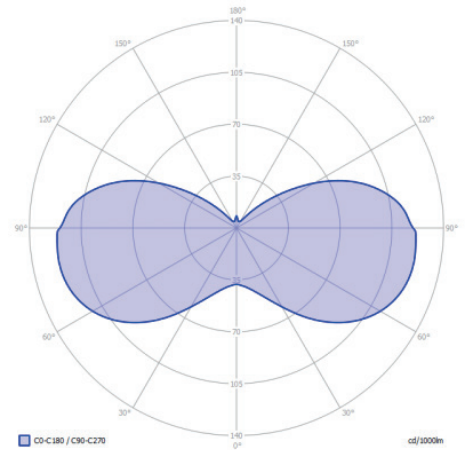

Color temperature: 2900 K
 CRI (RA): 96
 Luminous intensity: 1.34 Cd
 Light beam 0-180: 180°
 Light beam 90-270: 360°
 Net luminous flux: 11 lumen
 Luminous efficiency: 7 lumenwatt

MATERIAL

Ring Plate: aluminum
 Lens: polycarbonate
 Exterior: polycarbonate
 Easy Lock included: yes
 Installation hardware included: yes

AVAILABLE PRODUCT COLORS

■ Dark: 10104165 ■ Rose silver: 10104160

AVAILABLE ACCESSORIES

-

PROTECTION RATING

IP: 67

Distance		Light circle 0-180°		Light circle 90-270°		Illuminance
[m]	[ft]	[m]	[ft]	[m]	[ft]	[lux]
0.10	0.33	-	-	-	-	134.00
0.20	0.66	-	-	-	-	33.50
0.30	0.98	-	-	-	-	14.89
0.40	1.31	-	-	-	-	8.38
0.50	1.64	-	-	-	-	5.36
0.60	1.97	-	-	-	-	3.72
0.304	1.00	-	-	-	-	14.50