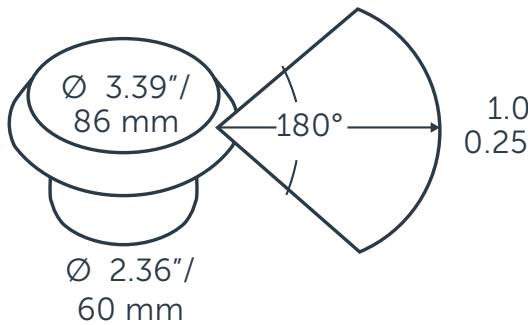

PUCK

GENERAL

PUCK
 Article number: 10104160
 Category: integrated
 Light source: LED
 Color changing: no
 Warranty: 5 years

DIMENSIONS

Length: -
 Width: -
 Height: 58 mm / 2.28"
 Diameter: 86/60 mm / 3.39"/2.36"
 Total height: -
 Recess depth: 55 mm / 2.17"

Color temperature: 2900 K
 CRI (RA): 96
 Luminous intensity: 1.34 Cd
 Light beam 0-180: 180°
 Light beam 90-270: 360°
 Net luminous flux: 11 lumen
 Luminous efficiency: 7 lumenwatt

MATERIAL

Ring Plate: aluminum
 Lens: polycarbonate
 Exterior: polycarbonate
 Easy Lock included: yes
 Installation hardware included: yes

AVAILABLE PRODUCT COLORS

■ Dark: 10104165 ■ Rose silver: 10104160

AVAILABLE ACCESSORIES

-

PROTECTION RATING

IP: 67

Distance		Light circle 0-180°		Light circle 90-270°		Illuminance
[m]	[ft]	[m]	[ft]	[m]	[ft]	[lux]
0.10	0.33	-	-	-	-	134.00
0.20	0.66	-	-	-	-	33.50
0.30	0.98	-	-	-	-	14.89
0.40	1.31	-	-	-	-	8.38
0.50	1.64	-	-	-	-	5.36
0.60	1.97	-	-	-	-	3.72
0.304	1.00	-	-	-	-	14.50