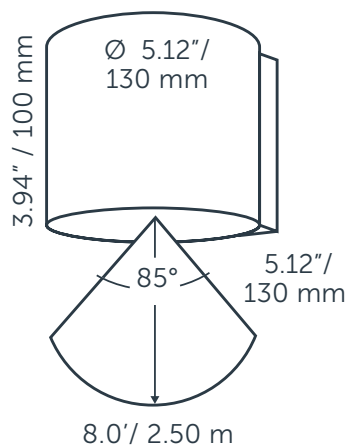

HALO UP-DOWN 100-230V

GENERAL

HALO UP-DOWN DARK 100-230V
 Article number: 10302610
 Category: wall
 Light source: LED
 Color changing: no
 Warranty: 5 years

DIMENSIONS

Length: 130 mm / 5.12"
 Width: 130 mm / 5.12"
 Height: 100 mm / 3.94"
 Diameter: 130 mm / 5.12"
 Total height: -
 Recess depth: -

LIGHT SPECIFICATIONS

Color temperature: 3000 K
 CRI (RA): 93
 Luminous intensity: 112.20 Cd
 Light beam 0-180: 85°
 Light beam 90-270: 85°
 Net luminous flux: 367 lumen
 Luminous efficiency: 43 lumenwatt

IP : 55

Distance		Light circle 0-180°		Light circle 90-270°		Illuminance
[m]	[ft]	[m]	[ft]	[m]	[ft]	[lux]
1.00	3.28	1.83	6.01	1.83	6.01	112.20
1.50	4.92	2.75	9.02	2.75	9.02	49.87
2.00	6.56	3.67	12.03	3.67	12.03	28.05
2.50	8.20	4.58	15.03	4.58	15.03	17.95
3.00	9.84	5.50	18.04	5.50	18.04	12.47
3.50	11.48	6.41	21.04	6.41	21.04	9.16
1.00	3.28	1.83	6.01	1.83	6.01	112.20