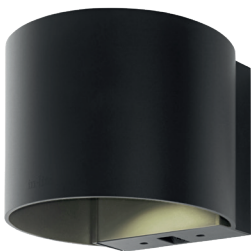

HALO UP-DOWN 100-230V

GENERAL

HALO UP-DOWN DARK 100-230V
 Article number: 10302610
 Category: wall
 Light source: LED
 Color changing: no
 Warranty: 5 years

DIMENSIONS

Length: 130 mm / 5.12"
 Width: 130 mm / 5.12"
 Height: 100 mm / 3.94"
 Diameter: 130 mm / 5.12"
 Total height: -
 Recess depth: -

LIGHT SPECIFICATIONS

Color temperature: 3000 K
 CRI (RA): 93
 Luminous intensity: 112.20 Cd
 Light beam 0-180: 85°
 Light beam 90-270: 85°
 Net luminous flux: 367 lumen
 Luminous efficiency: 43 lumenwatt

MATERIAL

Ring Plate: -
 Lens: polycarbonate
 Exterior: aluminum
 Easy Lock included: yes
 Installation hardware included: yes

AVAILABLE PRODUCT COLORS

■ Dark

AVAILABLE ACCESSORIES

LENS DIFFUSE, SHUTTER 2

PROTECTION RATING

IP : 55

Distance		Light circle 0-180°		Light circle 90-270°		Illuminance
[m]	[ft]	[m]	[ft]	[m]	[ft]	[lux]
1.00	3.28	1.83	6.01	1.83	6.01	112.20
1.50	4.92	2.75	9.02	2.75	9.02	49.87
2.00	6.56	3.67	12.03	3.67	12.03	28.05
2.50	8.20	4.58	15.03	4.58	15.03	17.95
3.00	9.84	5.50	18.04	5.50	18.04	12.47
3.50	11.48	6.41	21.04	6.41	21.04	9.16
1.00	3.28	1.83	6.01	1.83	6.01	112.20