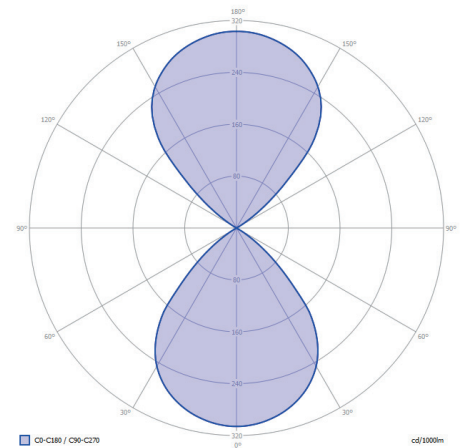

LIGHT SPECIFICATIONS

Color temperature: 3000 K
 CRI (RA): 93
 Luminous intensity: 112.20 Cd
 Light beam 0-180: 85°
 Light beam 90-270: 85°
 Net luminous flux: 367 lumen
 Luminous efficiency: 43 lumenwatt

IP : 55

Distance		Light circle 0-180°		Light circle 90-270°		Illuminance
[m]	[ft]	[m]	[ft]	[m]	[ft]	[lux]
1.00	3.28	1.83	6.01	1.83	6.01	112.20
1.50	4.92	2.75	9.02	2.75	9.02	49.87
2.00	6.56	3.67	12.03	3.67	12.03	28.05
2.50	8.20	4.58	15.03	4.58	15.03	17.95
3.00	9.84	5.50	18.04	5.50	18.04	12.47
3.50	11.48	6.41	21.04	6.41	21.04	9.16
1.00	3.28	1.83	6.01	1.83	6.01	112.20