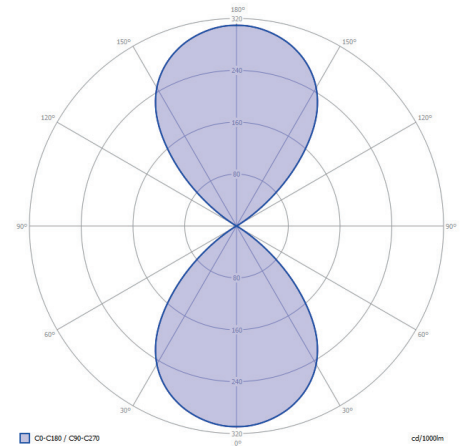

LIGHT SPECIFICATIONS

Color temperature: 3000 K
 CRI (RA): 92
 Luminous intensity: 98.90 Cd
 Light beam 0-180: 85°
 Light beam 90-270: 85°
 Net luminous flux: 361 lumen
 Luminous efficiency: 56 lumenwatt

IP : 55

Distance		Light circle 0-180°		Light circle 90-270°		Illuminance
[m]	[ft]	[m]	[ft]	[m]	[ft]	[lux]
1.00	3.28	1.83	6.01	1.83	6.01	98.80
1.50	4.92	2.75	9.02	2.75	9.02	43.91
2.00	6.56	3.67	12.03	3.67	12.03	24.70
2.50	8.20	4.58	15.03	4.58	15.03	15.81
3.00	9.84	5.50	18.04	5.50	18.04	10.98
3.50	11.48	6.41	21.04	6.41	21.04	8.07
1.00	3.28	1.83	6.01	1.83	6.01	98.80