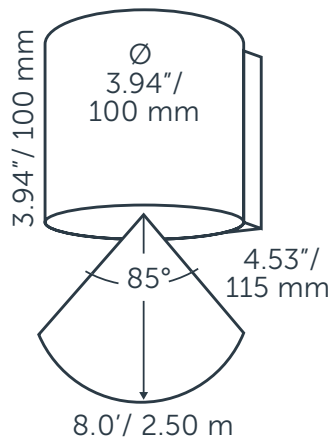

HALO UP-DOWN

GENERAL

HALO UP-DOWN DARK
 Article number: 10302605
 Category: wall
 Light source: LED
 Color changing: no
 Warranty: 5 years

DIMENSIONS

Length: 115 mm / 4.53"
 Width: 100 mm / 3.94"
 Height: 120 mm / 4.72"
 Diameter: 100 mm / 3.94"
 Total height: -
 Recess depth: -

LIGHT SPECIFICATIONS

Color temperature: 3000 K
 CRI (RA): 92
 Luminous intensity: 98.90 Cd
 Light beam 0-180: 85°
 Light beam 90-270: 85°
 Net luminous flux: 361 lumen
 Luminous efficiency: 56 lumenwatt

IP : 55

Distance		Light circle 0-180°		Light circle 90-270°		Illuminance
[m]	[ft]	[m]	[ft]	[m]	[ft]	[lux]
1.00	3.28	1.83	6.01	1.83	6.01	98.80
1.50	4.92	2.75	9.02	2.75	9.02	43.91
2.00	6.56	3.67	12.03	3.67	12.03	24.70
2.50	8.20	4.58	15.03	4.58	15.03	15.81
3.00	9.84	5.50	18.04	5.50	18.04	10.98
3.50	11.48	6.41	21.04	6.41	21.04	8.07
1.00	3.28	1.83	6.01	1.83	6.01	98.80