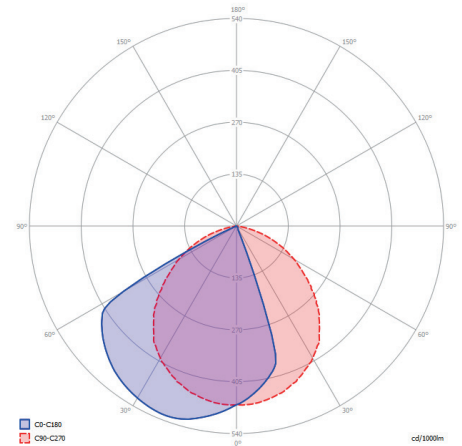

Color temperature: 2800 K
 CRI (RA): 96
 Luminous intensity: 16.70 Cd
 Light beam 0-180: 80°
 Light beam 90-270: 106°
 Net luminous flux: 36 lumen
 Luminous efficiency: 36 lumenwatt

MATERIAL

Ring Plate: -
 Lens: polycarbonate
 Exterior: aluminum
 Easy Lock included: yes
 Installation hardware included: yes

AVAILABLE PRODUCT COLORS

■ Dark

AVAILABLE ACCESSORIES

-

PROTECTION RATING

IP : 55

Distance		Light circle 0-180°		Light circle 90-270°		Illuminance
[m]	[ft]	[m]	[ft]	[m]	[ft]	[lux]
0.50	1.64	0.84	2.75	1.33	4.35	66.80
0.75	2.46	1.26	4.13	1.99	6.53	29.69
1.00	3.28	1.68	5.51	2.65	8.71	16.70
1.25	4.10	2.10	6.88	3.32	10.88	10.69
1.50	4.92	2.52	8.26	3.98	13.06	7.42
1.75	5.74	2.94	9.64	4.64	15.24	5.45
1.00	3.28	1.68	5.51	2.65	8.71	16.70