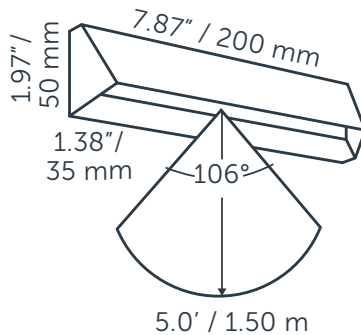

WEDGE SLIM

GENERAL

WEDGE SLIM DARK
 Article number: 10301770
 Category: wall
 Light source: LED
 Color changing: no
 Warranty: 5 years

DIMENSIONS

Length: 35 mm / 1.38"
 Width: 200 mm / 7.87"
 Height: 50 mm / 1.97"
 Diameter: -
 Total height: -
 Recess depth: -

Color temperature: 2800 K
 CRI (RA): 96
 Luminous intensity: 16.70 Cd
 Light beam 0-180: 80°
 Light beam 90-270: 106°
 Net luminous flux: 36 lumen
 Luminous efficiency: 36 lumenwatt

MATERIAL

Ring Plate: -
 Lens: polycarbonate
 Exterior: aluminum
 Easy Lock included: yes
 Installation hardware included: yes

AVAILABLE PRODUCT COLORS

■ Dark

AVAILABLE ACCESSORIES

-

PROTECTION RATING

IP : 55

Distance		Light circle 0-180°		Light circle 90-270°		Illuminance
[m]	[ft]	[m]	[ft]	[m]	[ft]	[lux]
0.50	1.64	0.84	2.75	1.33	4.35	66.80
0.75	2.46	1.26	4.13	1.99	6.53	29.69
1.00	3.28	1.68	5.51	2.65	8.71	16.70
1.25	4.10	2.10	6.88	3.32	10.88	10.69
1.50	4.92	2.52	8.26	3.98	13.06	7.42
1.75	5.74	2.94	9.64	4.64	15.24	5.45
1.00	3.28	1.68	5.51	2.65	8.71	16.70