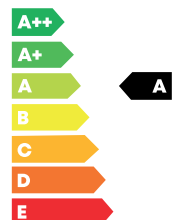

Color temperature: 2950 K
 CRI (RA): 95
 Luminous intensity: 54.40 Cd
 Light beam 0-180: 58°
 Light beam 90-270: 86°
 Net luminous flux: 76 lumen
 Luminous efficiency: 38 lumenwatt

MATERIAL

Ring Plate: -
 Lens: acrylic (PMMA)
 Exterior: aluminum
 Easy Lock included: yes
 Installation hardware included: yes

AVAILABLE PRODUCT COLORS

■ Dark

AVAILABLE ACCESSORIES

-

PROTECTION RATING

IP : 55

Distance		Light circle 0-180°		Light circle 90-270°		Illuminance
[m]	[ft]	[m]	[ft]	[m]	[ft]	[lux]
1	3.28	1.11	3.64	1.35	4.43	54.40
1.5	4.92	1.66	5.46	2.02	6.64	24.18
2	6.56	2.22	7.27	2.70	8.85	13.60
2.5	8.20	2.77	9.09	3.37	11.06	8.70
3	9.84	3.33	10.91	4.05	13.28	6.04
3.5	11.48	3.88	12.73	4.72	15.49	4.44
1.00	3.28	1.11	3.64	1.35	4.43	54.40