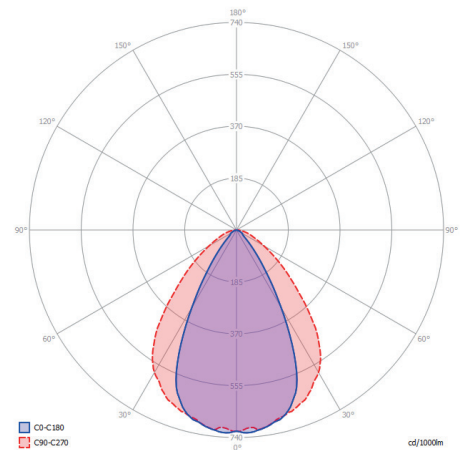

Color temperature: 2950 K
 CRI (RA): 95
 Luminous intensity: 54.40 Cd
 Light beam 0-180: 58°
 Light beam 90-270: 86°
 Net luminous flux: 76 lumen
 Luminous efficiency: 38 lumenwatt

MATERIAL

Ring Plate: -
 Lens: acrylic (PMMA)
 Exterior: aluminum
 Easy Lock included: yes
 Installation hardware included: yes

AVAILABLE PRODUCT COLORS

■ Dark

AVAILABLE ACCESSORIES

-

PROTECTION RATING

IP : 55

Distance		Light circle 0-180°		Light circle 90-270°		Illuminance
[m]	[ft]	[m]	[ft]	[m]	[ft]	[lux]
1	3.28	1.11	3.64	1.35	4.43	54.40
1.5	4.92	1.66	5.46	2.02	6.64	24.18
2	6.56	2.22	7.27	2.70	8.85	13.60
2.5	8.20	2.77	9.09	3.37	11.06	8.70
3	9.84	3.33	10.91	4.05	13.28	6.04
3.5	11.48	3.88	12.73	4.72	15.49	4.44
1.00	3.28	1.11	3.64	1.35	4.43	54.40