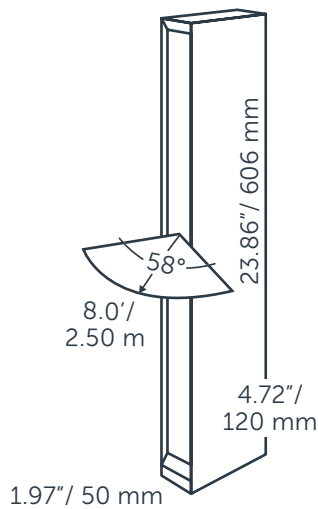

EVO

GENERAL

EVO DARK
 Article number: 10202500
 Category: solitary
 Light source: LED
 Color changing:
 Warranty: 5 years

DIMENSIONS

Length: 120 mm / 4.72"
 Width: 50 mm / 1.97"
 Height: 606 mm / 23.86"
 Diameter: -
 Total height: 606 mm / 23.86"
 Recess depth: -

ELECTRONICS

Voltage: 12V AC
 Output: 2.00 Watt
 VA: 2.10
 Power factor: 0.95
 Light source: 27x SMD-LED 0.06W
 Lifetime: 25000 hours
 Energy label: A
 Dimmable: no
 Length of cable lead: 24" / 600 mm

LIGHT SPECIFICATIONS

Color temperature: 2950 K
 CRI (RA): 95
 Luminous intensity: 54.40 Cd
 Light beam 0-180: 58°
 Light beam 90-270: 86°
 Net luminous flux: 76 lumen
 Luminous efficiency: 38 lumenwatt

MATERIAL

Ring Plate: -
 Lens: acrylic (PMMA)
 Exterior: aluminum
 Easy Lock included: yes
 Installation hardware included: yes

AVAILABLE PRODUCT COLORS

■ Dark

AVAILABLE ACCESSORIES

-

PROTECTION RATING

IP : 55

Distance		Light circle 0-180°		Light circle 90-270°		Illuminance
[m]	[ft]	[m]	[ft]	[m]	[ft]	[lux]
1	3.28	1.11	3.64	1.35	4.43	54.40
1.5	4.92	1.66	5.46	2.02	6.64	24.18
2	6.56	2.22	7.27	2.70	8.85	13.60
2.5	8.20	2.77	9.09	3.37	11.06	8.70
3	9.84	3.33	10.91	4.05	13.28	6.04
3.5	11.48	3.88	12.73	4.72	15.49	4.44
1.00	3.28	1.11	3.64	1.35	4.43	54.40